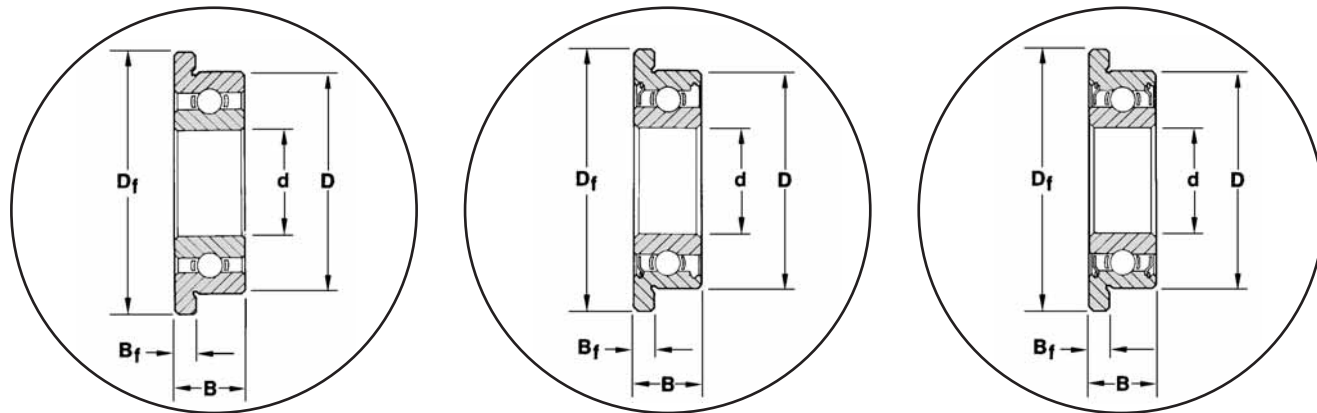

FLANGED 600 SERIES

BL BASIC NUMBER	BORE d mm	O.D. D mm	WIDTH B OPEN mm	WIDTH B 1 OR 2 SHIELDS mm	FLANGED O.D. Df		FLANGE WIDTH Bf	
					OPEN mm	SHIELDED mm	OPEN mm	SHIELDED mm
SSF623	3.0	10.0	4.0	4.0	11.5	11.5	1.0	1.0
SSF624	4.0	13.0	5.0	5.0	15.0	15.0	1.0	1.0
SSF634	4.0	16.0	5.0	5.0	18.0	18.0	1.0	1.0
SSF605	5.0	14.0	5.0	5.0	16.0	16.0	1.0	1.0
SSF625	5.0	16.0	5.0	5.0	18.0	18.0	1.0	1.0
SSF635	5.0	19.0	6.0	6.0	22.0	22.0	1.5	1.5
SSF606	6.0	17.0	6.0	6.0	19.0	19.0	1.2	1.2
SSF626	6.0	19.0	6.0	6.0	22.0	22.0	1.5	1.5
SSF607	7.0	19.0	6.0	6.0	22.0	22.0	1.5	1.5
SSF627	7.0	22.0	7.0	7.0	25.0	25.0	1.5	1.5
SSF608	8.0	22.0	7.0	7.0	25.0	25.0	1.5	1.5
SSF609	9.0	24.0	7.0	7.0	27.0	27.0	1.5	1.5

NOTE: BL NUMBERS SHOWN INCLUDE SS PREFIX INDICATING AISI 440C STAINLESS STEEL.